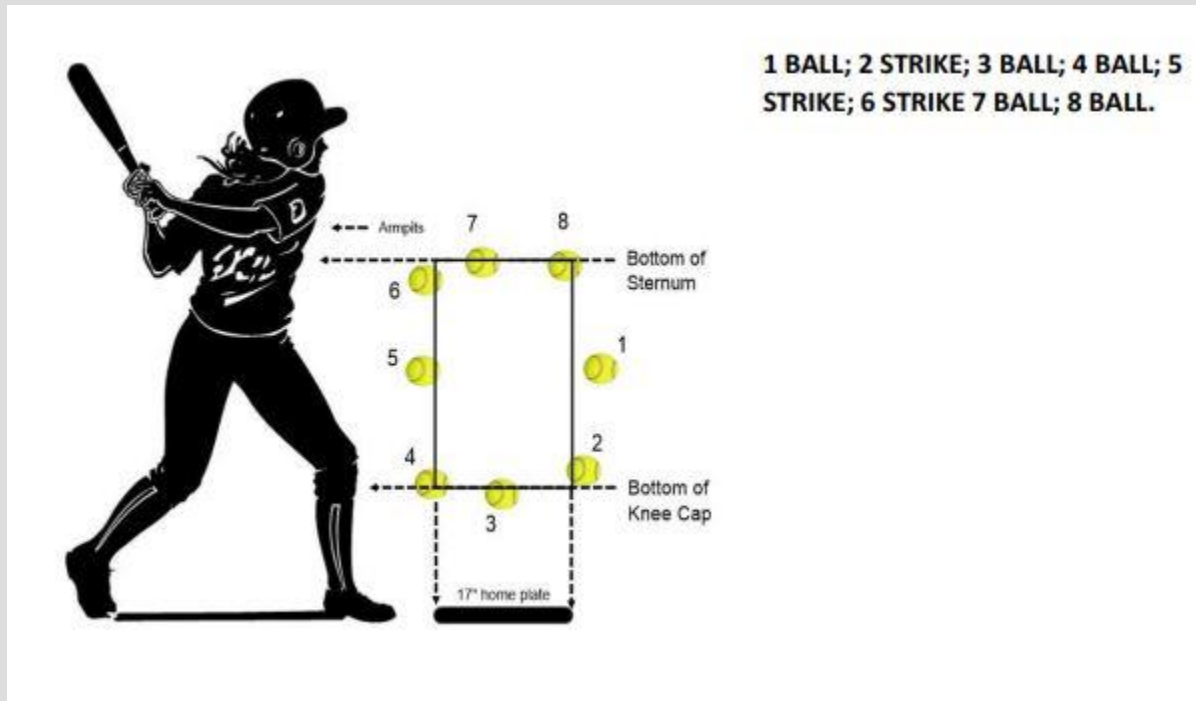

Regeländerungen